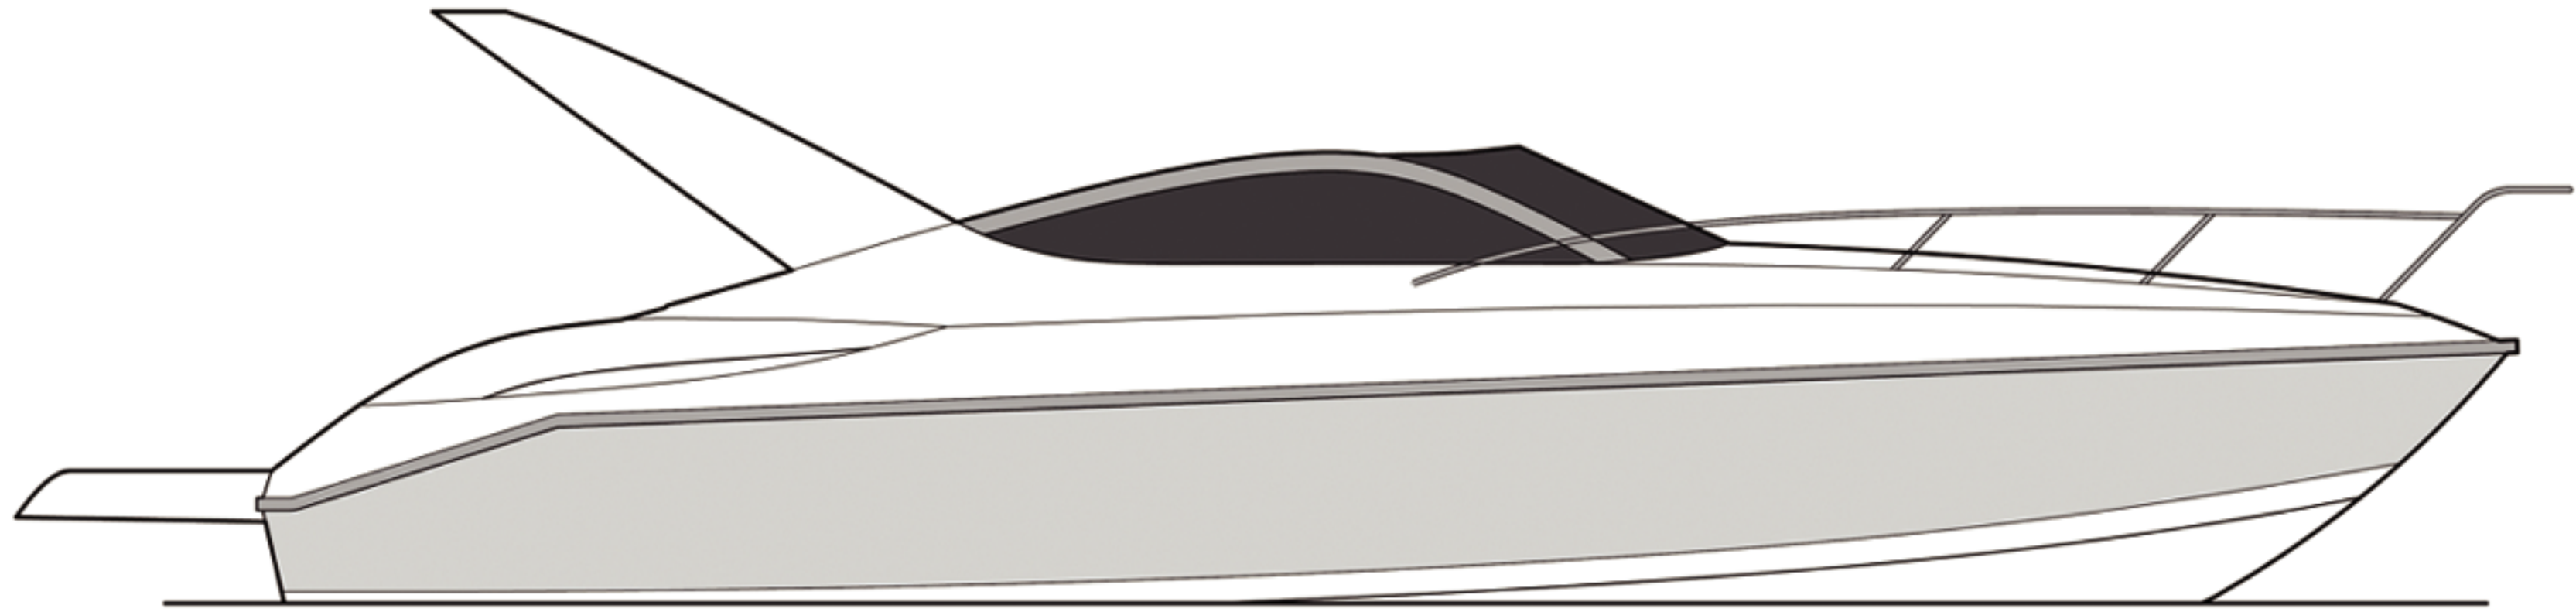

SCHAEFER 260

PHANTOM 260

PHANTOM 260

PHANTOM 280

PHANTOM 260

SCHAEFER

260

Max. length (including pulpit and platform): 8,03 m (26,3')

Max. beam (including guardrails): 2,57 m (8,4')

Max. draft: 0,85m (2.8')

Light craft mass: 2.200 kg (4850 lbs)

Deadrise angle: 21°

Fresh water capacity: 70 L (18,5 Gal)

Fuel capacity: 200 L (53 Gal)

Passenger capacity (day): 8

Passenger capacity (night:) 2

Designer: Marcio Schaefer

SIDEVIEW

DECK

260 - 303 - 365 - 375 - 400 - 510
FLY - 400 - 510 - 580 - 660 - 770 - 25M

schaeferyachts.com