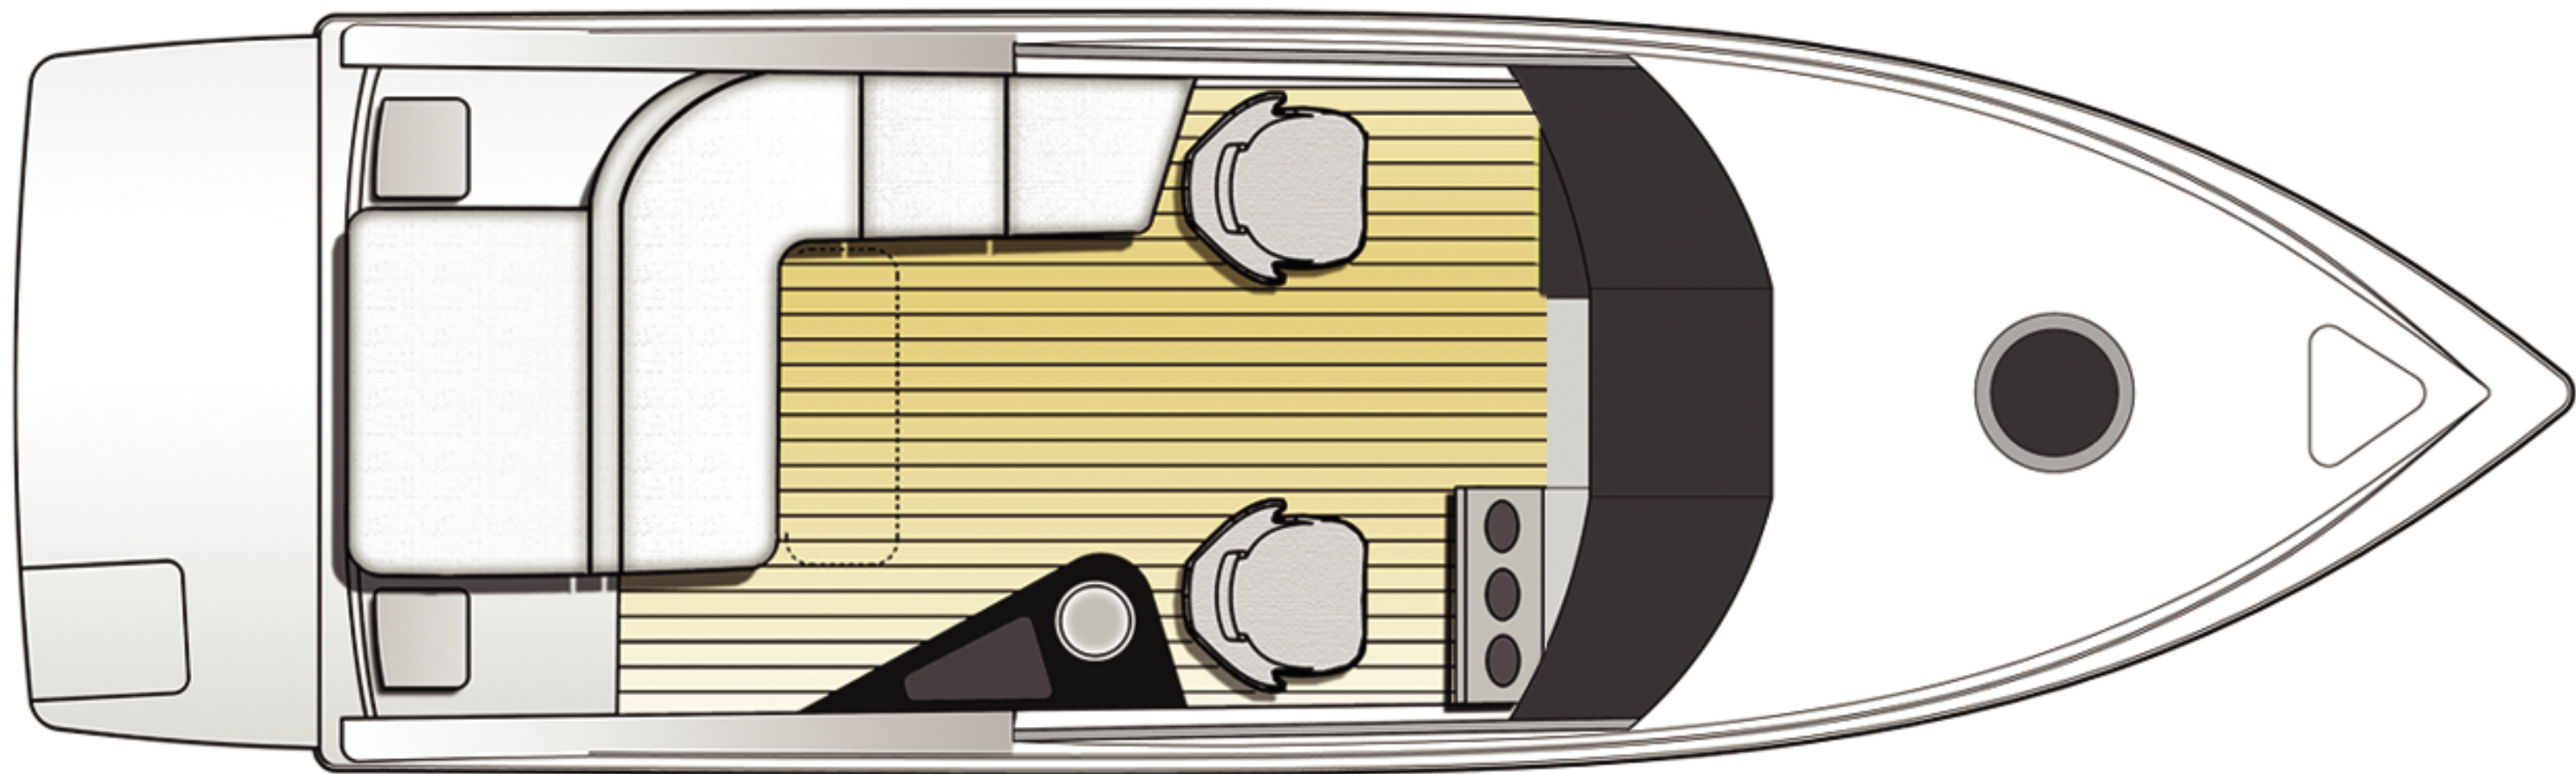

SCHAEFER 260

PHANTOM 260

PHANTOM 260

PHANTOM 280

PHANTOM 260

SCHAEFER

260

Max. length (including pulpit and platform): 8,03 m (26,3')

Max. beam (including guardrails): 2,57 m (8,4')

Max. draft: 0,85m (2.8')

Light craft mass: 2.200 kg (4850 lbs)

Deadrise angle: 21°

Fresh water capacity: 70 L (18,5 Gal)

Fuel capacity: 200 L (53 Gal)

Passenger capacity (day): 8

Passenger capacity (night:) 2

Designer: Marcio Schaefer

SIDEVIEW

DECK

260 - 303 - 365 - 375 - 400 - 510
FLY - 400 - 510 - 580 - 660 - 770 - 25M

schaeferyachts.com